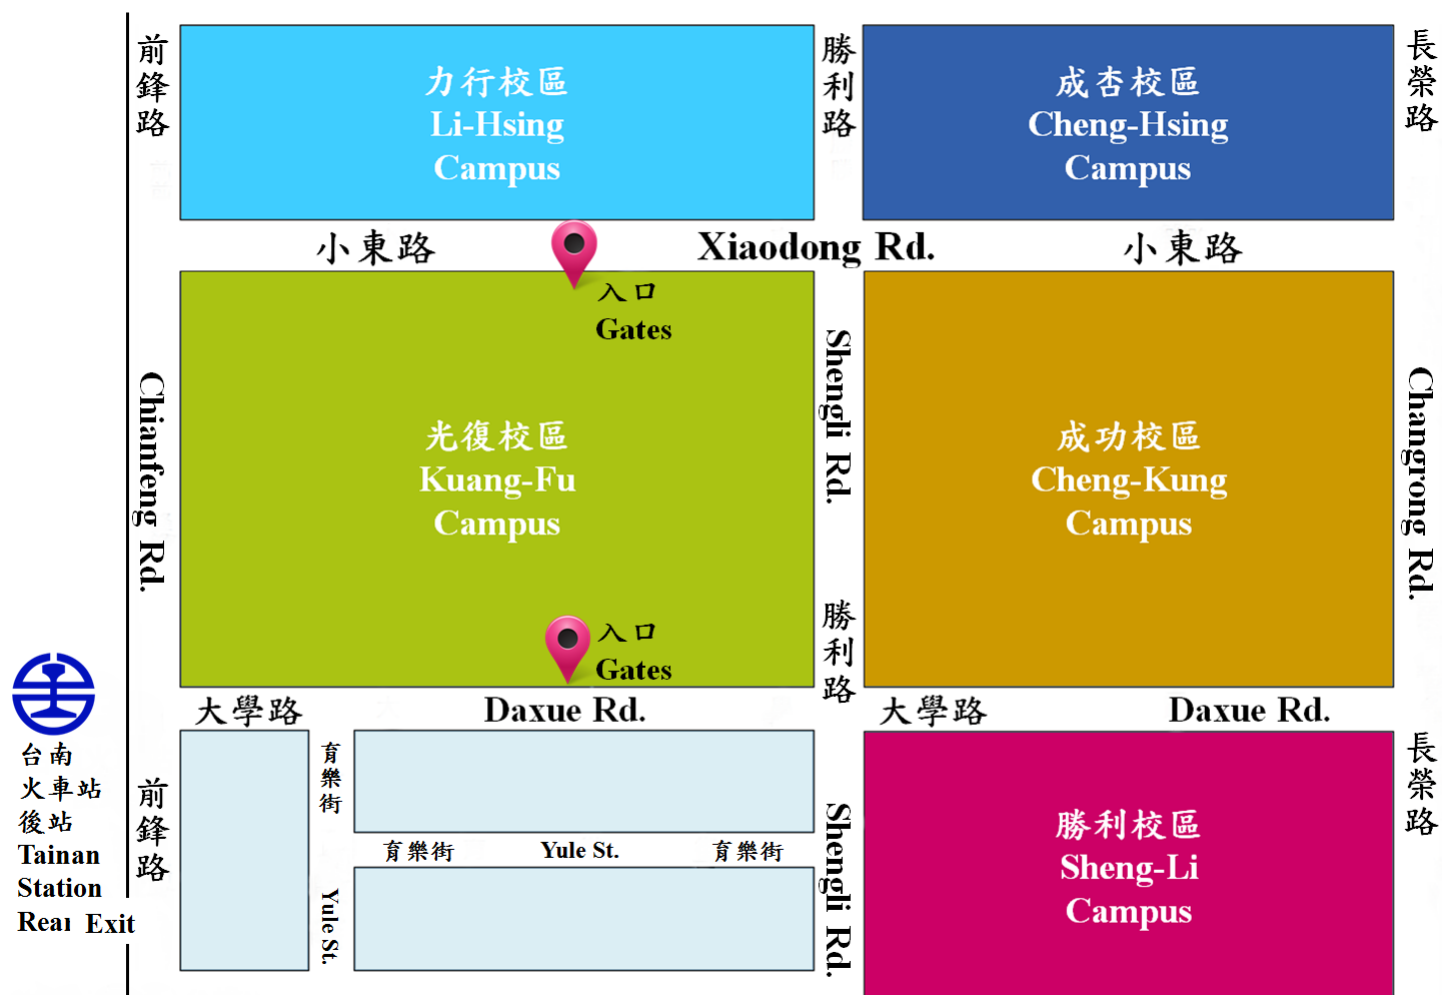

搭乘火車 By Taiwan Railway	
<p>於台南站下車後，自後站出口 (大學路)，大學路左側即為本校光復校區。</p> <p>Get off at Tainan Station and leave through the rear exit (Daxue Road). Kuang-Fu Campus is on the left hand side of Daxue Road.</p>	

Get off at THSR Tainan Station and take the Taiwan Railway Shalun Line to reach Tainan Station.

The shuttle train runs approximately every 30 minutes and arrives at Tainan Station in about 20 minutes. It is only a 5-minute walk to the University from the rear station.

※ For further transfer information, please visit the official website of Taiwan High Speed Rail:

<http://www5.thsrc.com.tw/en/>

光復校區位置

The Location of Kuang-Fu Campus

台南
火車站
後站
Tainan
Station
Rear Exit

研討會地點 (國際會議廳)

The Location of the Conference Venue (International Conference Hall)